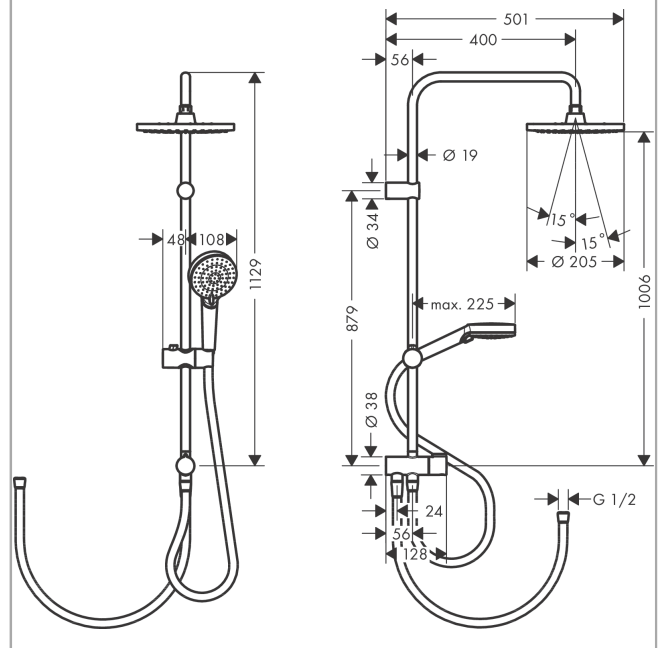

Vernis Blend

Showerpipe 200 1jet Reno

Surfaces: **Matt Black** Article Number: **26272670**

Description

product features

- consists of: overhead shower, hand shower, shower hose, hand shower holder
- overhead shower Vernis Blend 200 1jet
- shower head size overhead shower: 205 mm
- spray type overhead shower: Rain
- ball-joint: overhead shower angle adjustable
- spray type hand shower: Rain, IntenseRain
- maximum flow rate at 3 bar: 14,6 l/min
- minimum flow pressure: 1 bar
- operating pressure: min. 1 bar/max. 10 bar
- mounting type: exposed installation
- shower bar diameter: 19 mm
- height-adjustable slider with locking push-button slider
- shower arm length: 400 mm
- water connection: Metaflex shower hose 80 cm and 160 cm
- connection dimension: DN15
- connection thread G 1/2

Technology

Product image

Scale drawing

Vernis Blend

Showerpipe 200 1jet Reno

Surfaces: **Matt Black** Article Number: **26272670**

Flowchart